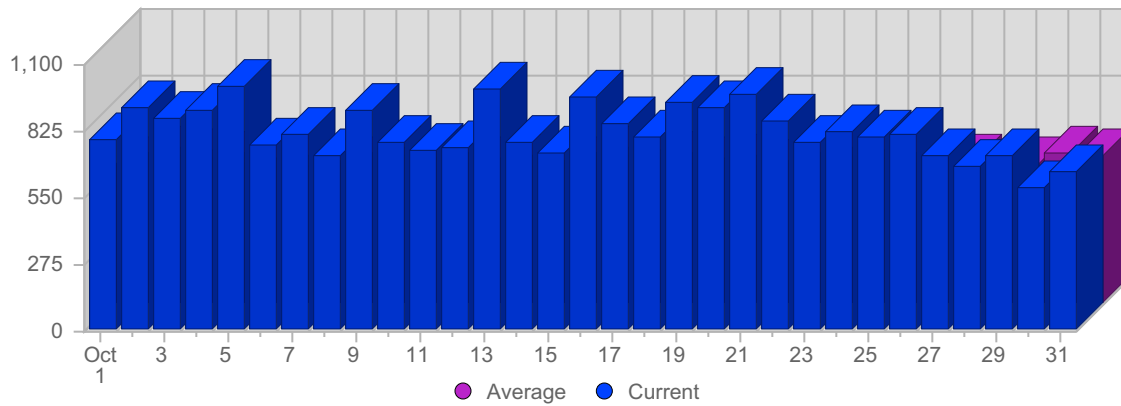

Traffic and Activity > Visits

Report Description

Report Description: Visits during the month of October 2006
 Report Range: Month of October 2006
 Report Scope: Historical Data

Historic Breakdown

Breakdown

Date	Total Visits	Average Visits Historically	Change	Percent of Total Visits
Sun Oct 1st, 2006	790	582.41	+790 ▲	3.12%
Mon Oct 2nd, 2006	923	616.93	+923 ▲	3.64%
Tue Oct 3rd, 2006	869	610.33	+869 ▲	3.43%
Wed Oct 4th, 2006	910	597.22	+910 ▲	3.59%
Thu Oct 5th, 2006	1,004	574.71	+1,004 ▲	3.96%
Fri Oct 6th, 2006	759	585.00	+759 ▲	2.99%
Sat Oct 7th, 2006	808	565.16	+808 ▲	3.19%
Sun Oct 8th, 2006	718	582.41	-72 ▼	2.83%
Mon Oct 9th, 2006	906	616.93	-17 ▼	3.57%
Tue Oct 10th, 2006	777	610.33	-92 ▼	3.07%
Wed Oct 11th, 2006	746	597.22	-164 ▼	2.94%
Thu Oct 12th, 2006	751	574.71	-253 ▼	2.96%
Fri Oct 13th, 2006	997	585.00	+238 ▲	3.93%
Sat Oct 14th, 2006	778	565.16	-30 ▼	3.07%
Sun Oct 15th, 2006	736	582.41	+18 ▲	2.90%
Mon Oct 16th, 2006	967	616.93	+61 ▲	3.81%
Tue Oct 17th, 2006	856	610.33	+79 ▲	3.38%
Wed Oct 18th, 2006	799	597.22	+53 ▲	3.15%
Thu Oct 19th, 2006	940	574.71	+189 ▲	3.71%
Fri Oct 20th, 2006	922	585.00	-75 ▼	3.64%
Sat Oct 21st, 2006	971	565.16	+193 ▲	3.83%
Sun Oct 22nd, 2006	867	582.41	+131 ▲	3.42%
Mon Oct 23rd, 2006	770	616.93	-197 ▼	3.04%
Tue Oct 24th, 2006	824	610.33	-32 ▼	3.25%
Wed Oct 25th, 2006	796	597.22	-3 ▼	3.14%
Thu Oct 26th, 2006	803	574.71	-137 ▼	3.17%
Fri Oct 27th, 2006	724	585.00	-198 ▼	2.86%
Sat Oct 28th, 2006	678	565.16	-293 ▼	2.67%
Sun Oct 29th, 2006	717	582.41	-150 ▼	2.83%
Mon Oct 30th, 2006	592	616.93	-178 ▼	2.34%
Tue Oct 31st, 2006	656	610.33	-168 ▼	2.59%
	25,354	18,376		

Traffic and Activity > Page Views

Report Description

Report Description: Page Views during the month of October 2006
 Report Range: Month of October 2006
 Report Scope: Historical Data

Historic Breakdown