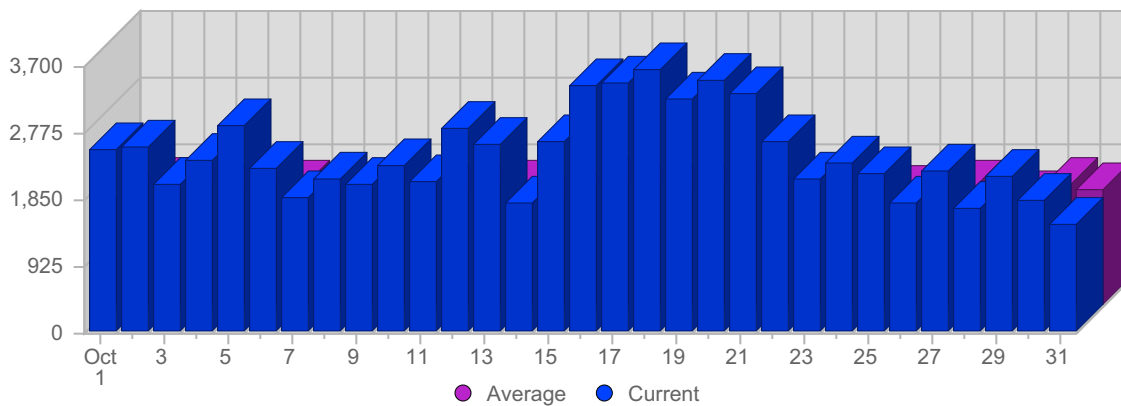

Traffic and Activity > Page Views

Report Description

Report Description: Page Views during the month of October 2006
 Report Range: Month of October 2006
 Report Scope: Historical Data

Historic Breakdown

Breakdown

Date	Total Page Views	Average Page Views Historically	Change	Percent of Total Page Views
Sun Oct 1st, 2006	2,521	1,515.14	+2,521 ▲	3.31%
Mon Oct 2nd, 2006	2,584	1,699.35	+2,584 ▲	3.39%
Tue Oct 3rd, 2006	2,062	1,619.67	+2,062 ▲	2.71%
Wed Oct 4th, 2006	2,383	1,590.34	+2,383 ▲	3.13%
Thu Oct 5th, 2006	2,857	1,607.80	+2,857 ▲	3.75%
Fri Oct 6th, 2006	2,265	1,644.22	+2,265 ▲	2.97%
Sat Oct 7th, 2006	1,872	1,425.38	+1,872 ▲	2.46%
Sun Oct 8th, 2006	2,144	1,515.14	-377 ▼	2.82%
Mon Oct 9th, 2006	2,053	1,699.35	-531 ▼	2.70%
Tue Oct 10th, 2006	2,327	1,619.67	+265 ▲	3.06%
Wed Oct 11th, 2006	2,091	1,590.34	-292 ▼	2.75%
Thu Oct 12th, 2006	2,845	1,607.80	-12 ▼	3.74%
Fri Oct 13th, 2006	2,592	1,644.22	+327 ▲	3.40%
Sat Oct 14th, 2006	1,790	1,425.38	-82 ▼	2.35%
Sun Oct 15th, 2006	2,652	1,515.14	+508 ▲	3.48%
Mon Oct 16th, 2006	3,420	1,699.35	+1,367 ▲	4.49%
Tue Oct 17th, 2006	3,462	1,619.67	+1,135 ▲	4.55%
Wed Oct 18th, 2006	3,649	1,590.34	+1,558 ▲	4.79%
Thu Oct 19th, 2006	3,229	1,607.80	+384 ▲	4.24%
Fri Oct 20th, 2006	3,502	1,644.22	+910 ▲	4.60%
Sat Oct 21st, 2006	3,325	1,425.38	+1,535 ▲	4.37%
Sun Oct 22nd, 2006	2,641	1,515.14	-11 ▼	3.47%
Mon Oct 23rd, 2006	2,120	1,699.35	-1,300 ▼	2.78%
Tue Oct 24th, 2006	2,338	1,619.67	-1,124 ▼	3.07%
Wed Oct 25th, 2006	2,184	1,590.34	-1,465 ▼	2.87%
Thu Oct 26th, 2006	1,777	1,607.80	-1,452 ▼	2.33%
Fri Oct 27th, 2006	2,256	1,644.22	-1,246 ▼	2.96%
Sat Oct 28th, 2006	1,724	1,425.38	-1,601 ▼	2.26%
Sun Oct 29th, 2006	2,178	1,515.14	-463 ▼	2.86%
Mon Oct 30th, 2006	1,814	1,699.35	-306 ▼	2.38%
Tue Oct 31st, 2006	1,514	1,619.67	-824 ▼	1.99%
	76,171	46,447		