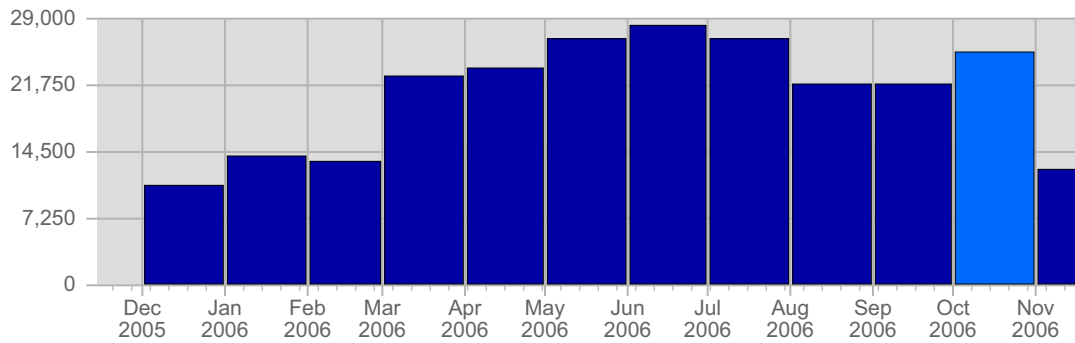

Traffic and Activity > Visits

Report Description

Report Description: Visits during the month of October 2006
 Report Range: Month of October 2006
 Report Scope: Historical Data

Historic Breakdown

Breakdown

Date	Total Visits	Average Visits Historically	Change	Percent of Total Visits
Sun Oct 1st, 2006	790	582.41	+790 ▲	3.12%
Mon Oct 2nd, 2006	923	616.93	+923 ▲	3.64%
Tue Oct 3rd, 2006	869	610.33	+869 ▲	3.43%
Wed Oct 4th, 2006	910	597.22	+910 ▲	3.59%
Thu Oct 5th, 2006	1,004	574.71	+1,004 ▲	3.96%
Fri Oct 6th, 2006	759	585.00	+759 ▲	2.99%
Sat Oct 7th, 2006	808	565.16	+808 ▲	3.19%
Sun Oct 8th, 2006	718	582.41	-72 ▼	2.83%
Mon Oct 9th, 2006	906	616.93	-17 ▼	3.57%
Tue Oct 10th, 2006	777	610.33	-92 ▼	3.07%
Wed Oct 11th, 2006	746	597.22	-164 ▼	2.94%
Thu Oct 12th, 2006	751	574.71	-253 ▼	2.96%
Fri Oct 13th, 2006	997	585.00	+238 ▲	3.93%
Sat Oct 14th, 2006	778	565.16	-30 ▼	3.07%
Sun Oct 15th, 2006	736	582.41	+18 ▲	2.90%
Mon Oct 16th, 2006	967	616.93	+61 ▲	3.81%
Tue Oct 17th, 2006	856	610.33	+79 ▲	3.38%
Wed Oct 18th, 2006	799	597.22	+53 ▲	3.15%
Thu Oct 19th, 2006	940	574.71	+189 ▲	3.71%
Fri Oct 20th, 2006	922	585.00	-75 ▼	3.64%
Sat Oct 21st, 2006	971	565.16	+193 ▲	3.83%
Sun Oct 22nd, 2006	867	582.41	+131 ▲	3.42%
Mon Oct 23rd, 2006	770	616.93	-197 ▼	3.04%
Tue Oct 24th, 2006	824	610.33	-32 ▼	3.25%
Wed Oct 25th, 2006	796	597.22	-3 ▼	3.14%
Thu Oct 26th, 2006	803	574.71	-137 ▼	3.17%
Fri Oct 27th, 2006	724	585.00	-198 ▼	2.86%
Sat Oct 28th, 2006	678	565.16	-293 ▼	2.67%
Sun Oct 29th, 2006	717	582.41	-150 ▼	2.83%
Mon Oct 30th, 2006	592	616.93	-178 ▼	2.34%
Tue Oct 31st, 2006	656	610.33	-168 ▼	2.59%
	25,354	18,376		

Traffic and Activity > Page Views

Report Description

Report Description: Page Views during the month of October 2006
 Report Range: Month of October 2006
 Report Scope: Historical Data

Historic Breakdown