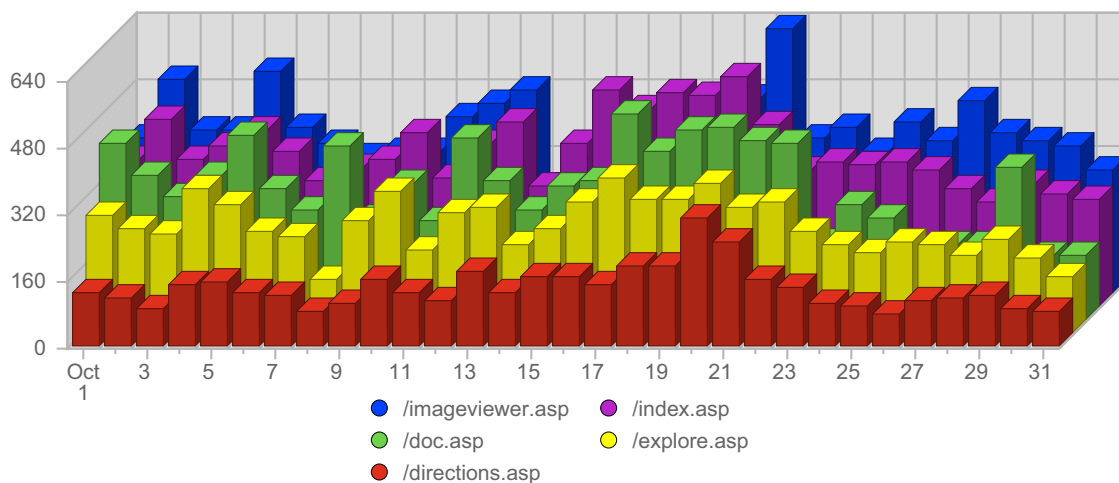

Pages and Content > Pages

Report Description

Report Description: Pages visitors viewed during the month of October 2006
Report Range: Month of October 2006
Report Scope: Historical Data
List Size: 25 of 133

Breakdown

#	Title & Page	Total Page Views	Average Page Views Historically	Change	Percent of Page Views
1.	/imageviewer.asp	12,184	8,232.71	+12,184 ▲	15.00%
2.	/index.asp	11,575	7,609.04	+11,575 ▲	15.20%
3.	/doc.asp	9,873	4,652.50	+9,873 ▲	12.96%
4.	/explore.asp	7,988	5,013.71	+7,988 ▲	10.49%
5.	/directions.asp	4,303	2,313.79	+4,303 ▲	5.65%
6.	/maps.asp	4,039	2,389.13	+4,039 ▲	5.30%
7.	/banner/click.asp	3,833	2,203.17	+3,833 ▲	5.03%
8.	/trails.asp	2,678	1,554.04	+2,678 ▲	3.52%
9.	/attractions.asp	2,350	1,610.33	+2,350 ▲	3.09%
10.	/accommodations.asp	1,393	1,038.88	+1,393 ▲	1.83%
11.	/mtb.asp	1,355	882.17	+1,355 ▲	1.78%
12.	/equestrian.asp	982	695.00	+982 ▲	1.29%
13.	/fallsaccess.asp	871	424.42	+871 ▲	1.14%
14.	/links.asp	830	473.83	+830 ▲	1.09%
15.	/user_policies.asp	744	438.00	+744 ▲	0.98%
16.	/fodf.asp	729	433.17	+729 ▲	0.96%
17.	/about.asp	618	397.83	+618 ▲	0.81%

Continued on Page 2 ...