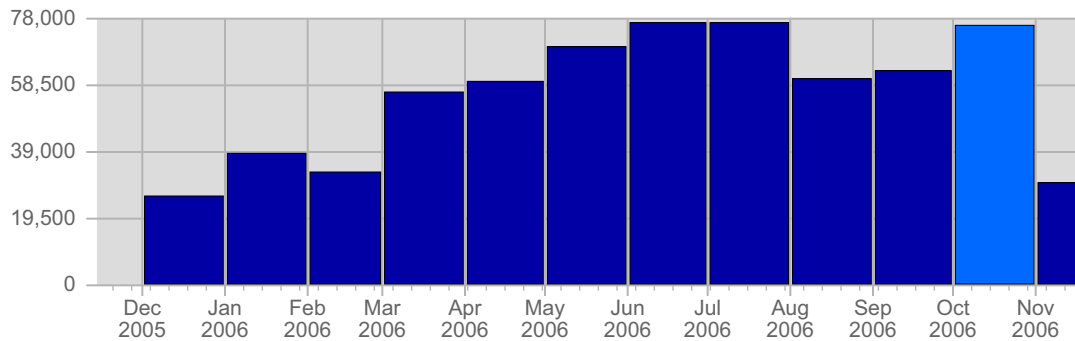

Traffic and Activity > Visits

Report Description

Report Description: Visits during the month of October 2006
 Report Range: Month of October 2006
 Report Scope: Historical Data

Historic Breakdown

Breakdown

Date	Total Visits	Average Visits Historically	Change	Percent of Total Visits
Sun Oct 1st, 2006	790	582.41	+790 ▲	3.12%
Mon Oct 2nd, 2006	923	616.93	+923 ▲	3.64%
Tue Oct 3rd, 2006	869	610.33	+869 ▲	3.43%
Wed Oct 4th, 2006	910	597.22	+910 ▲	3.59%
Thu Oct 5th, 2006	1,004	574.71	+1,004 ▲	3.96%
Fri Oct 6th, 2006	759	585.00	+759 ▲	2.99%
Sat Oct 7th, 2006	808	565.16	+808 ▲	3.19%
Sun Oct 8th, 2006	718	582.41	-72 ▼	2.83%
Mon Oct 9th, 2006	906	616.93	-17 ▼	3.57%
Tue Oct 10th, 2006	777	610.33	-92 ▼	3.07%
Wed Oct 11th, 2006	746	597.22	-164 ▼	2.94%
Thu Oct 12th, 2006	751	574.71	-253 ▼	2.96%
Fri Oct 13th, 2006	997	585.00	+238 ▲	3.93%
Sat Oct 14th, 2006	778	565.16	-30 ▼	3.07%
Sun Oct 15th, 2006	736	582.41	+18 ▲	2.90%
Mon Oct 16th, 2006	967	616.93	+61 ▲	3.81%
Tue Oct 17th, 2006	856	610.33	+79 ▲	3.38%
Wed Oct 18th, 2006	799	597.22	+53 ▲	3.15%
Thu Oct 19th, 2006	940	574.71	+189 ▲	3.71%
Fri Oct 20th, 2006	922	585.00	-75 ▼	3.64%
Sat Oct 21st, 2006	971	565.16	+193 ▲	3.83%
Sun Oct 22nd, 2006	867	582.41	+131 ▲	3.42%
Mon Oct 23rd, 2006	770	616.93	-197 ▼	3.04%
Tue Oct 24th, 2006	824	610.33	-32 ▼	3.25%
Wed Oct 25th, 2006	796	597.22	-3 ▼	3.14%
Thu Oct 26th, 2006	803	574.71	-137 ▼	3.17%
Fri Oct 27th, 2006	724	585.00	-198 ▼	2.86%
Sat Oct 28th, 2006	678	565.16	-293 ▼	2.67%
Sun Oct 29th, 2006	717	582.41	-150 ▼	2.83%
Mon Oct 30th, 2006	592	616.93	-178 ▼	2.34%
Tue Oct 31st, 2006	656	610.33	-168 ▼	2.59%
	25,354	18,376		

Traffic and Activity > Page Views

Report Description

Report Description: Page Views during the month of October 2006
 Report Range: Month of October 2006
 Report Scope: Historical Data

Historic Breakdown